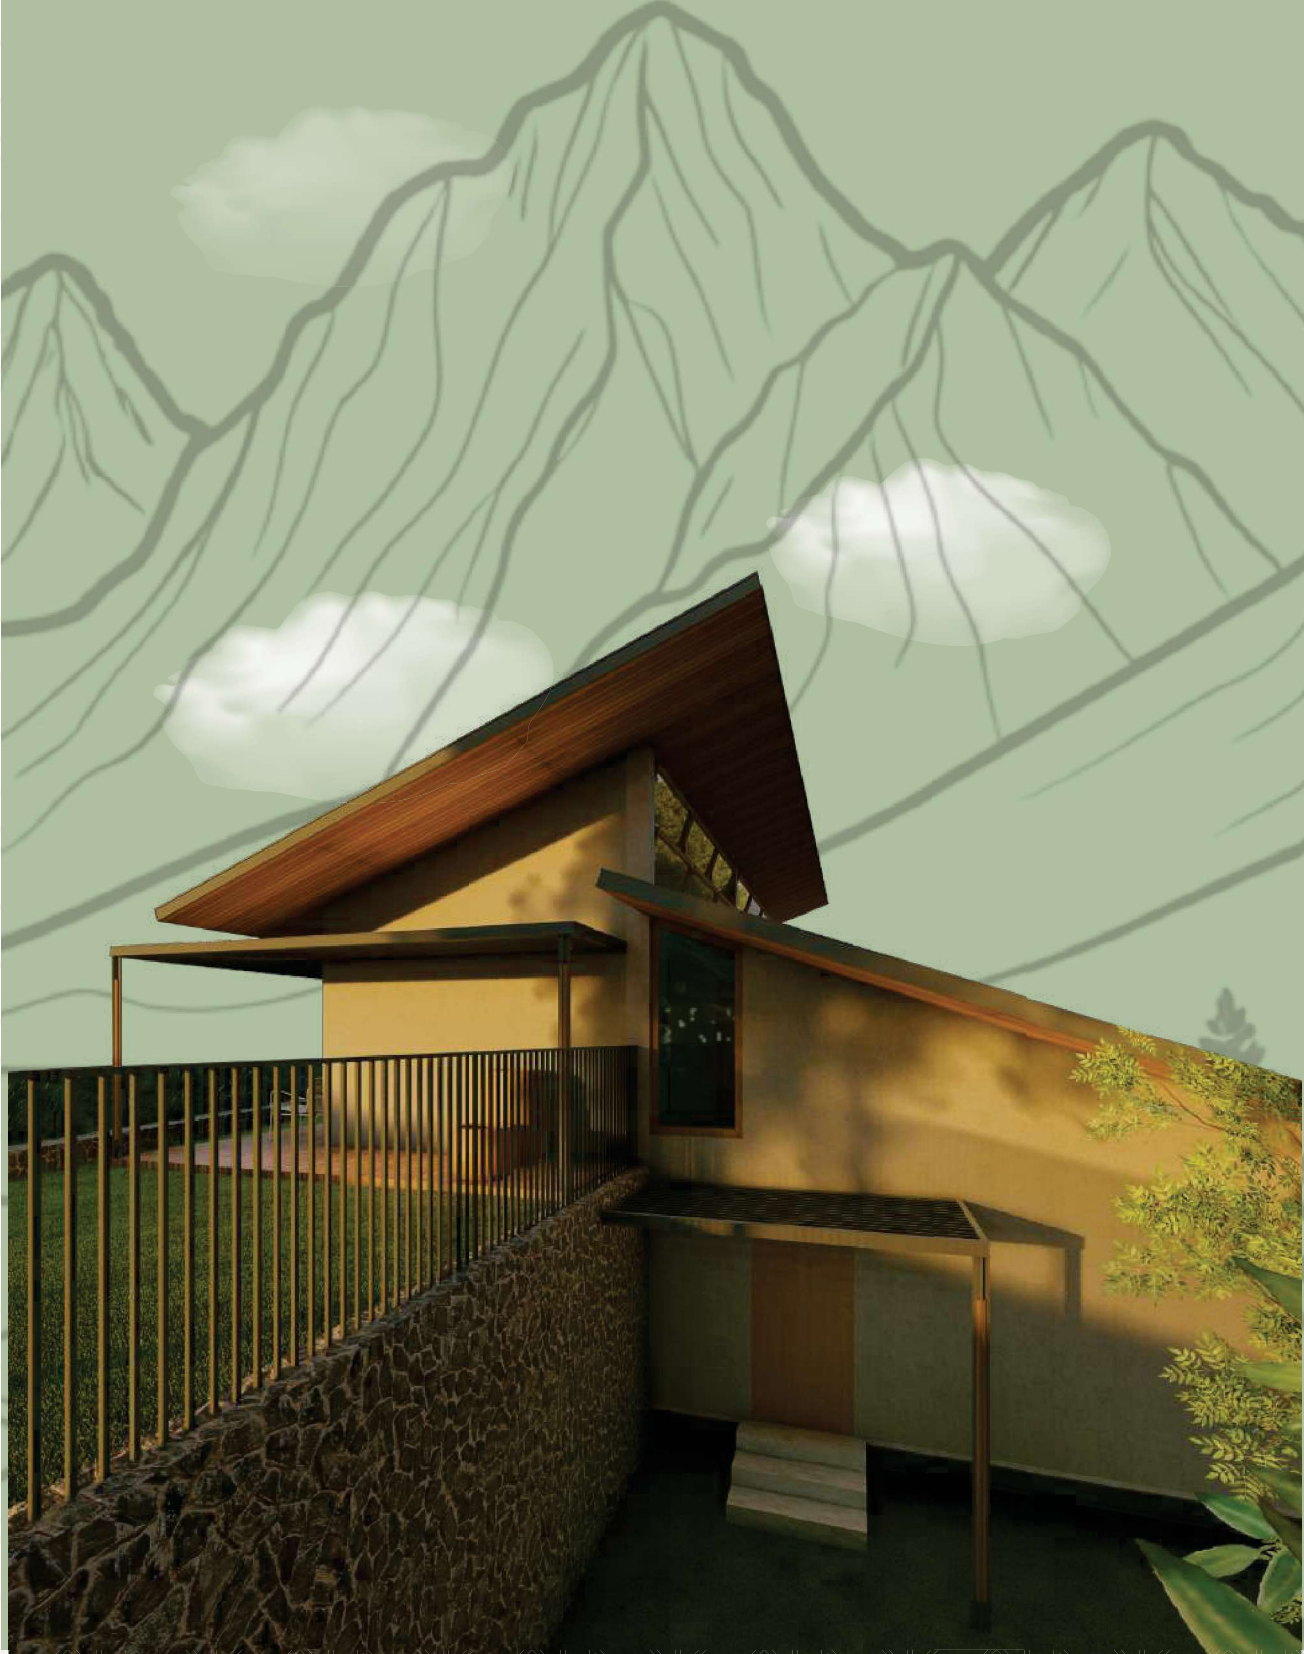

Children's Play Area

Resort Rooms

Reconnect with Nature's Beauty

Nestled amidst Tea plantation and vibrant blooms lies the resort's serenity lawn, a haven dedicated to pure relaxation. The boundless expanse of Emeraldgreen stretches outwards, inviting you to sink your toes into the plush grass. Sunloungers, strategically positioned to capture the gentle caress of the ocean breeze, beckon you to unwind. Fluffy white umbrellas offer respite from the Sun's warmth, creating pockets of cool shade perfect for curling up with a good book. The rhythmic whisper of the nearby waves provides a natural soundtrack, while the occasional chirp of exotic birds adds a touch of whimsy. In the distance, the horizon blurs seamlessly between the turquoise ocean and the endless blue sky, painting a picture of tranquility. Whether you seek a solo escape with a refreshing drink, a romantic rendezvous under the starlit sky, or a family picnic under the warm Sun, the serenity lawn offers the perfect sanctuary to unwind and reconnect with yourself and your loved ones.

“Breathing in the Fresh Mountain Air.
Hilltop Serenity at Its Finest”

SITE PLAN

Beauty of Kotagiri

Nestled amidst the emerald embrace of the Nilgiri hills, Kotagiri offers a captivating escape. Imagine waking up to mornings painted with mist clinging to the verdant slopes, the crisp mountain air invigorating your senses. Your luxurious villa, a haven of tranquillity, boasts expansive windows that frame the breathtaking panorama. Spend your days exploring hidden waterfalls, trekking through lush tea plantations, or simply unwinding by the infinity Pool, mesmerized by the endless horizon. In Kotagiri, villa life isn't just a vacation. It's a chance to reconnect with nature's beauty and experience serenity at its finest.